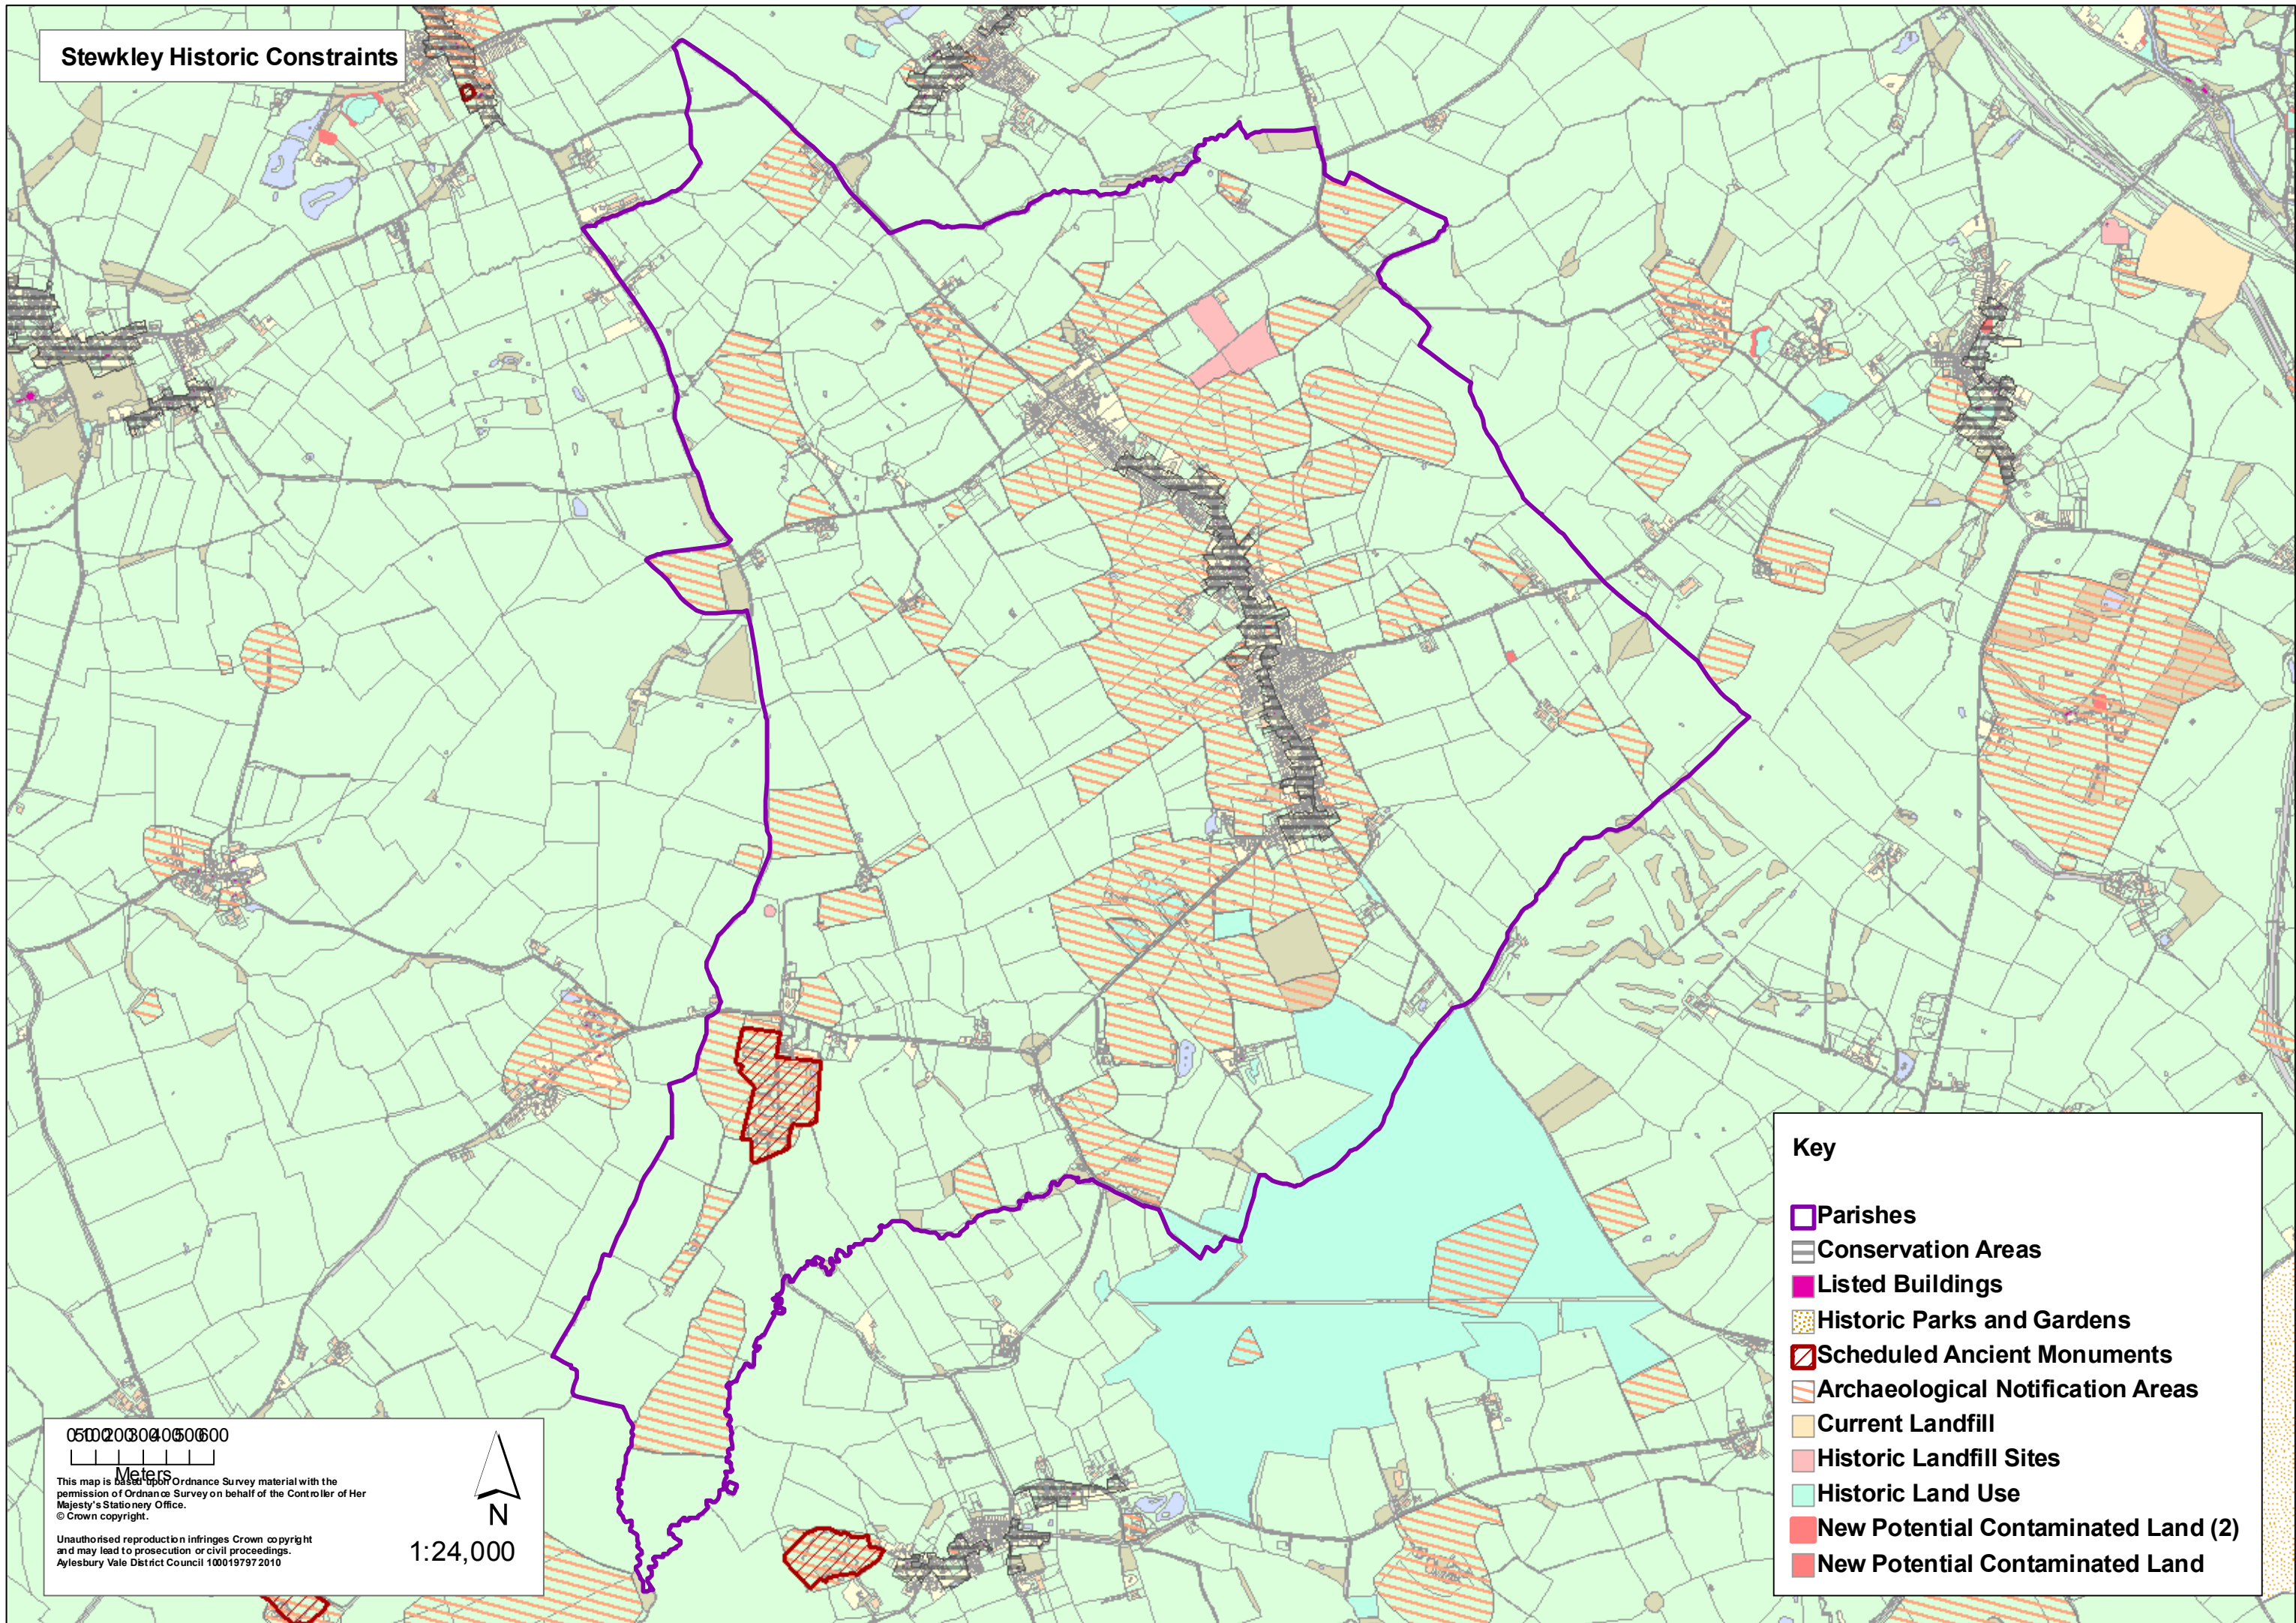

Stewkley Historic Constraints

Key

- Parishes
- Conservation Areas
- Listed Buildings
- Historic Parks and Gardens
- Scheduled Ancient Monuments
- Archaeological Notification Areas
- Current Landfill
- Historic Landfill Sites
- Historic Land Use
- New Potential Contaminated Land (2)
- New Potential Contaminated Land

050020304050600
Meters

This map is based upon Ordnance Survey material with the permission of Ordnance Survey on behalf of the Controller of Her Majesty's Stationery Office.
© Crown copyright.

Unauthorised reproduction infringes Crown copyright and may lead to prosecution or civil proceedings.
Aylesbury Vale District Council 1000197972010

N
1:24,000