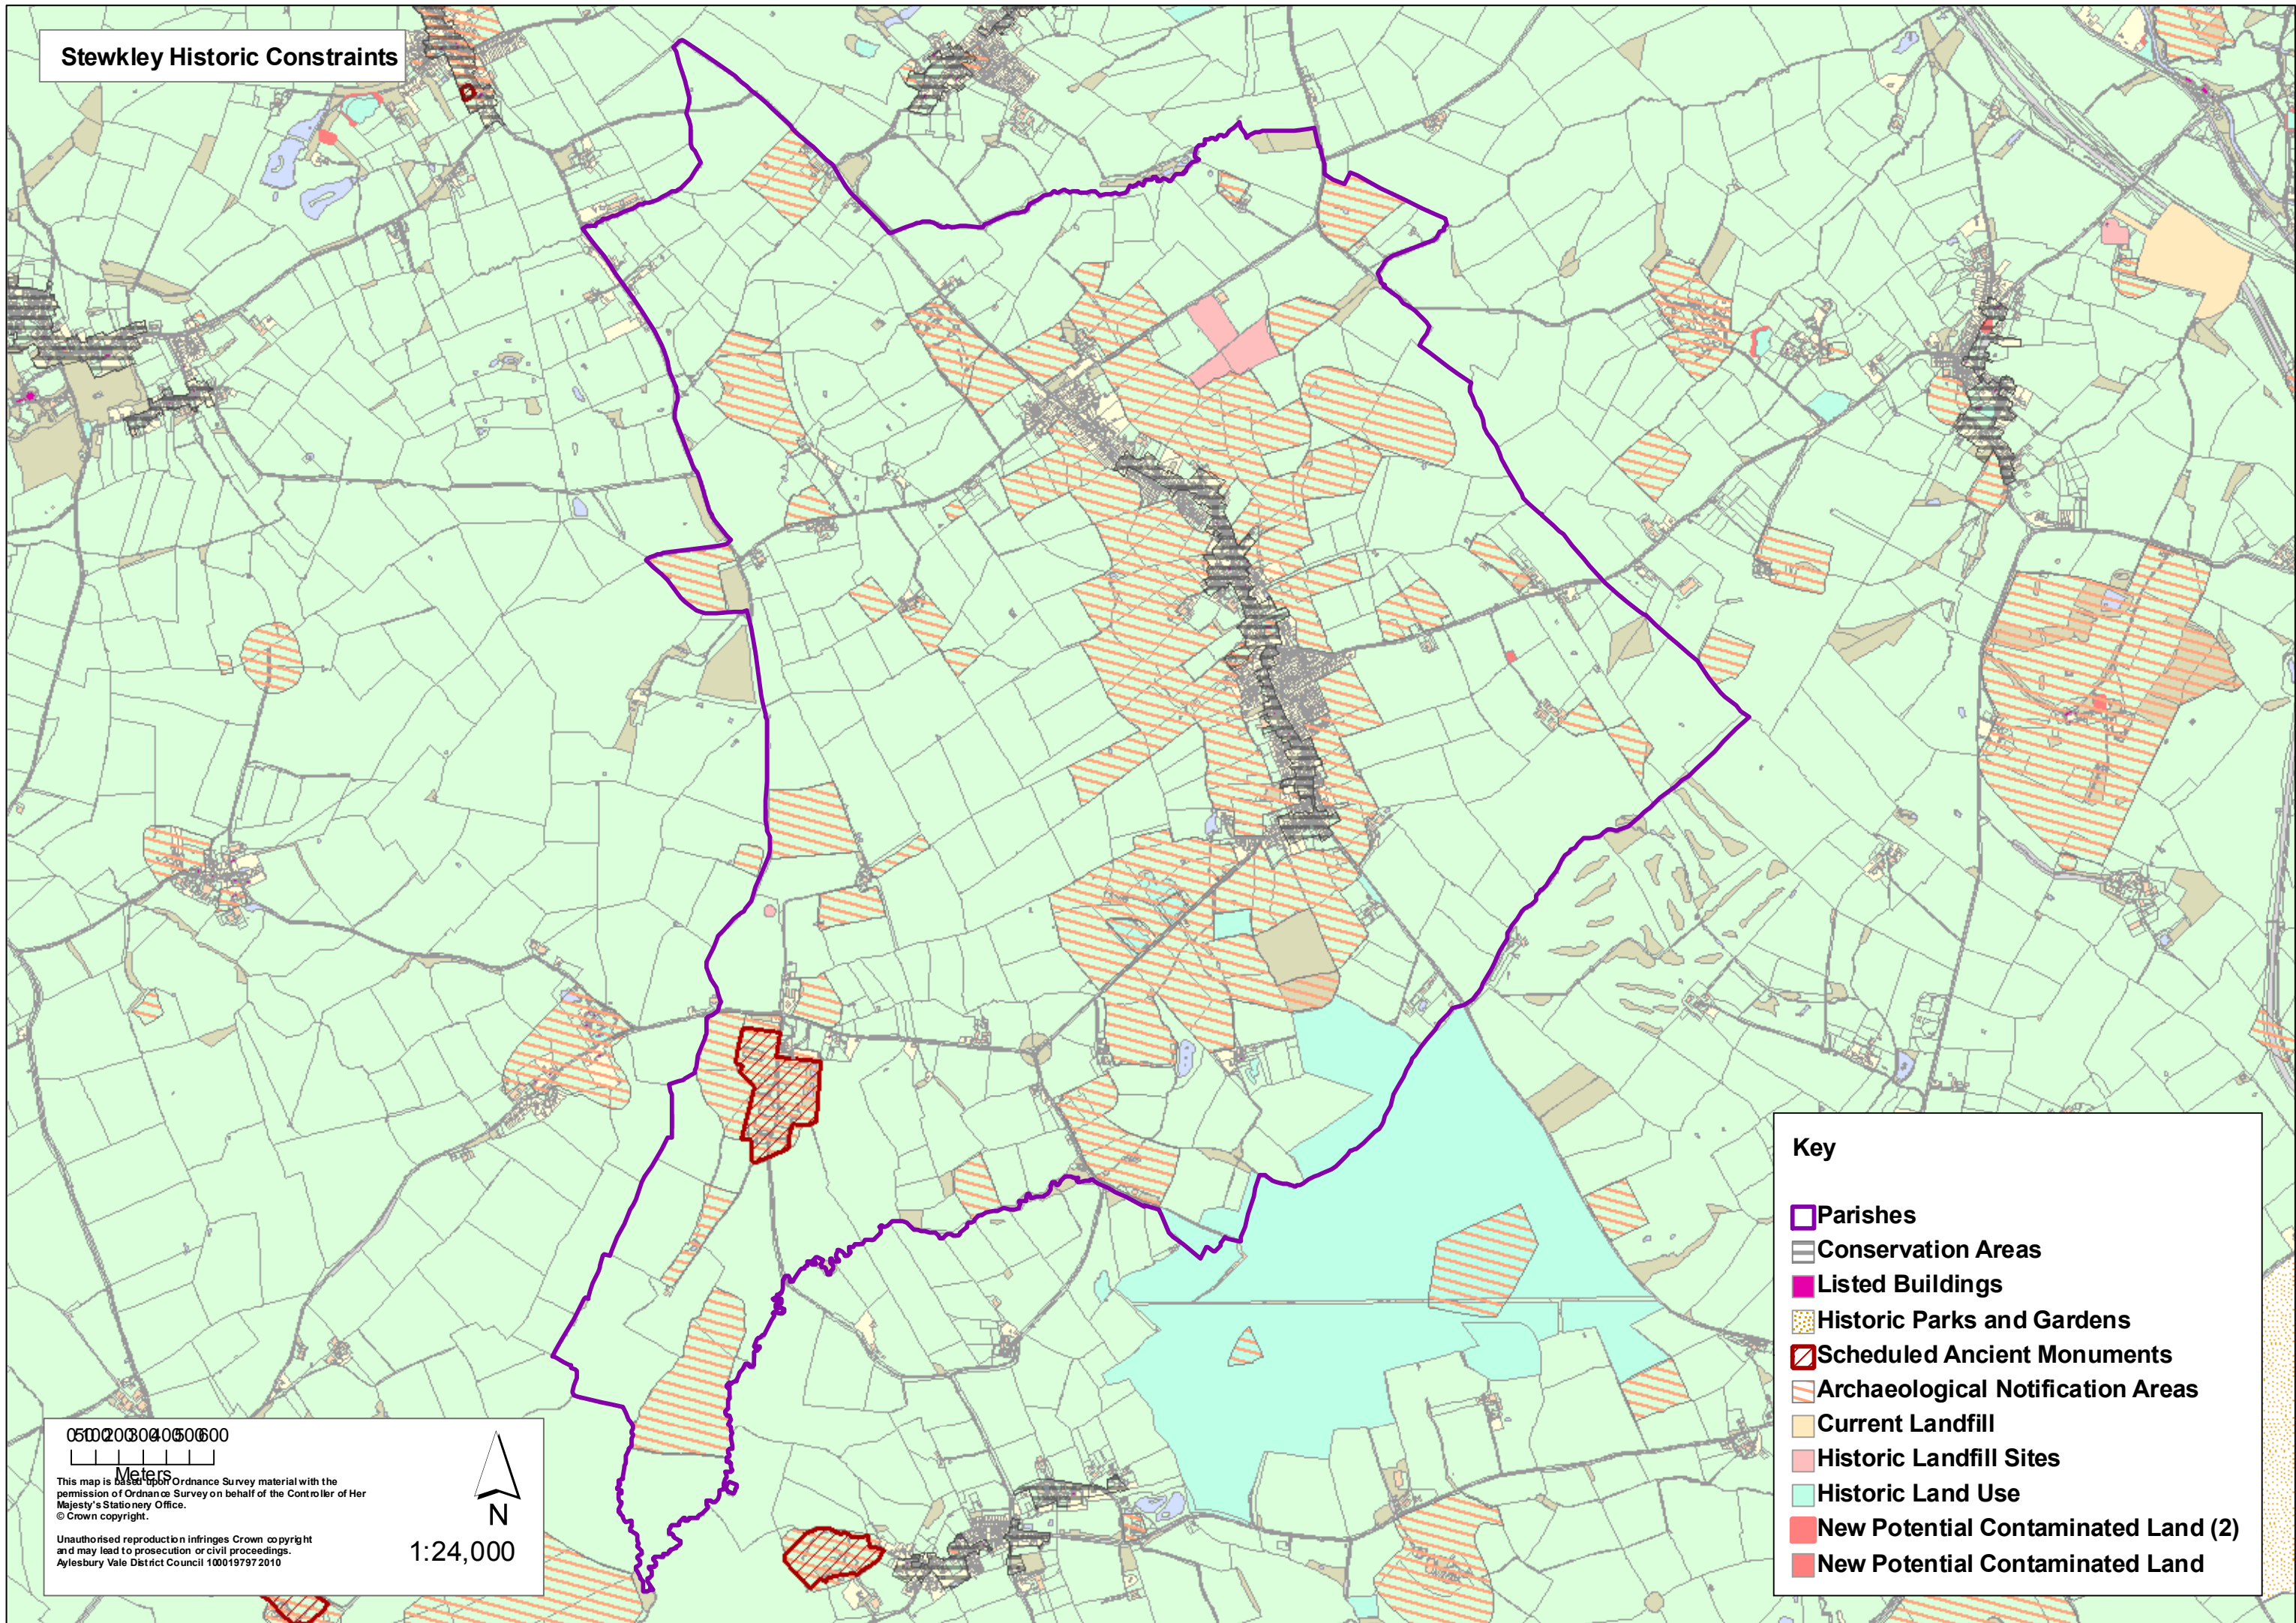

Stewkley Historic Constraints

Key

- Parishes
- Conservation Areas
- Listed Buildings
- Historic Parks and Gardens
- Scheduled Ancient Monuments
- Archaeological Notification Areas
- Current Landfill
- Historic Landfill Sites
- Historic Land Use
- New Potential Contaminated Land (2)
- New Potential Contaminated Land

050020304050600
Meters
This map is based upon Ordnance Survey material with the permission of Ordnance Survey on behalf of the Controller of Her Majesty's Stationery Office.
© Crown copyright.
Unauthorised reproduction infringes Crown copyright and may lead to prosecution or civil proceedings.
Aylesbury Vale District Council 1000197972010

1:24,000